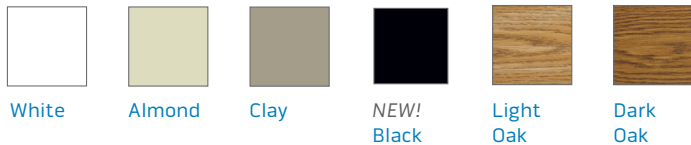

Extension Jambs Options (loose or applied)

Laminate Jambs

Wood Veneer. Other species available upon request.